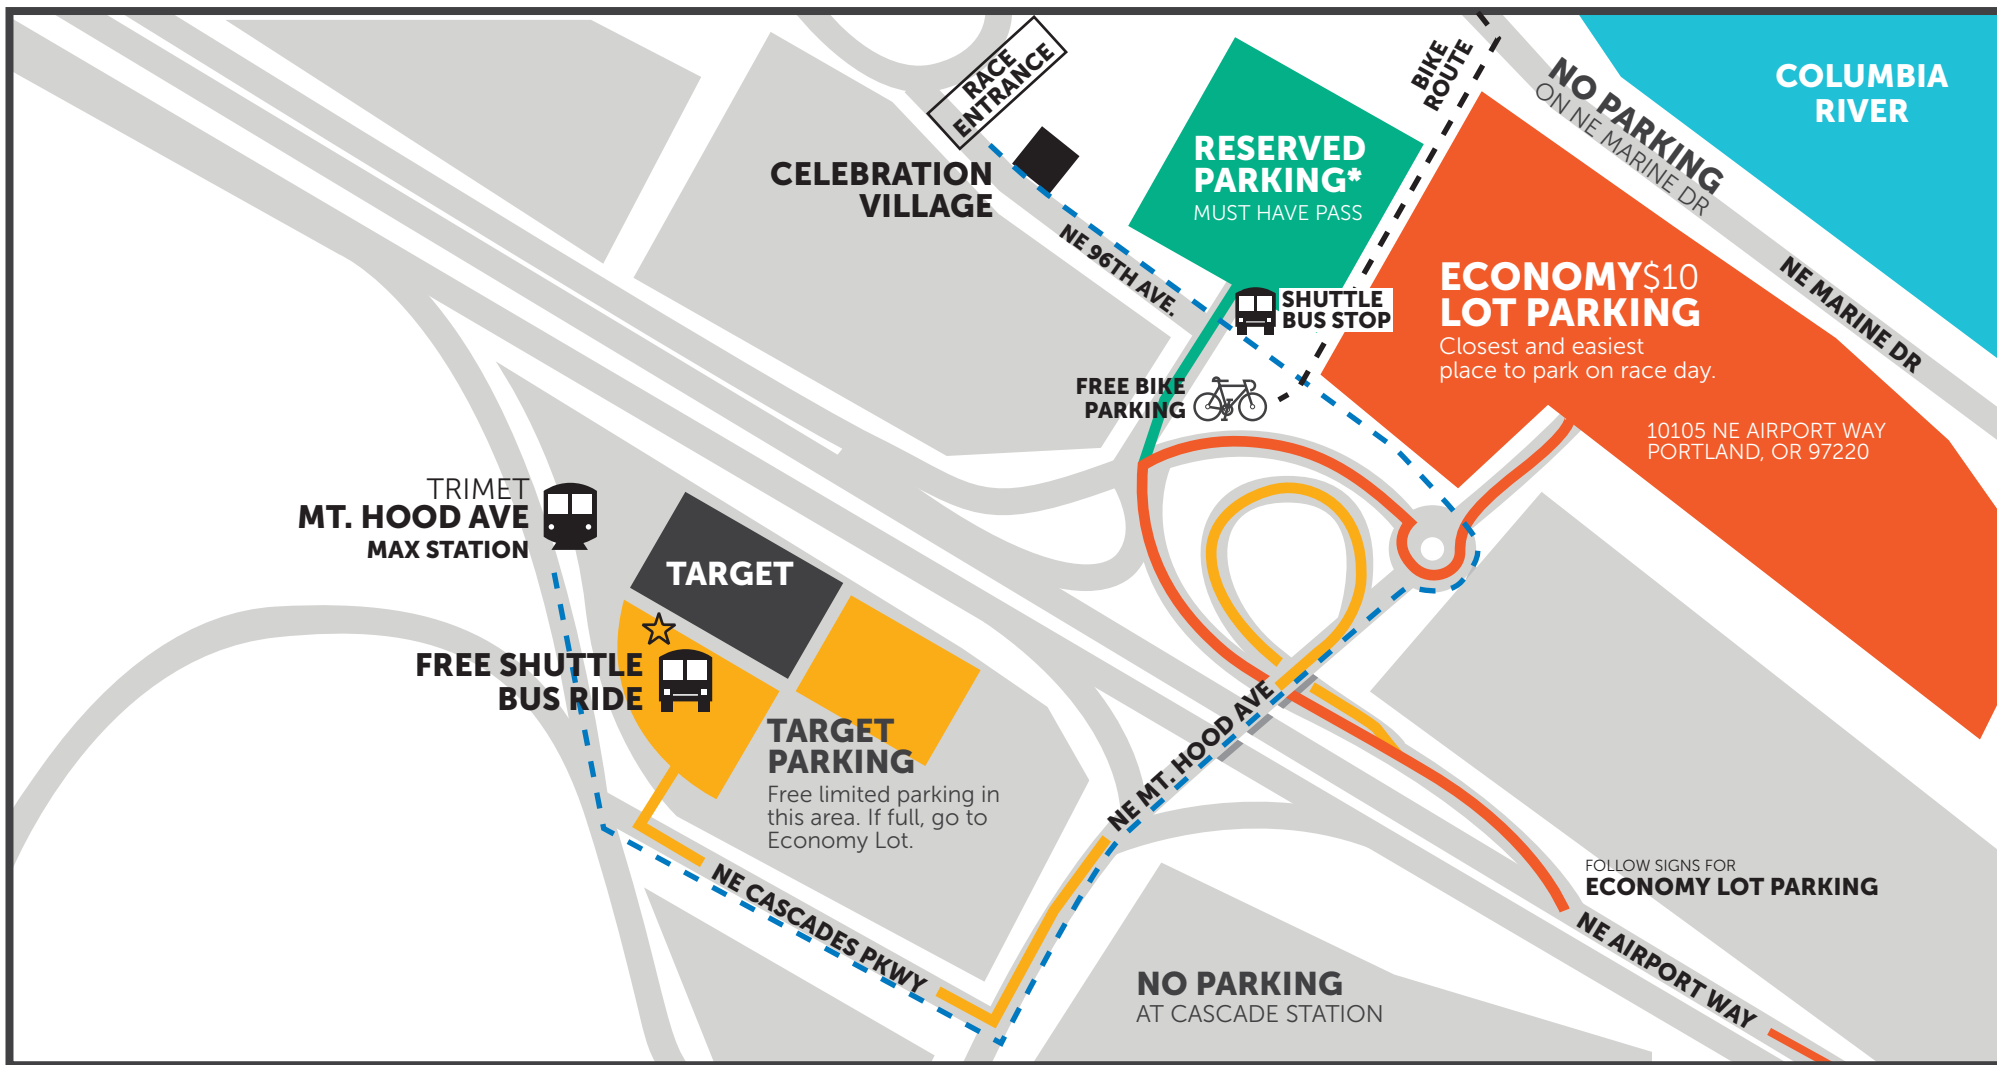

PDX RUNWAY RUN TRANSPORTATION MAP

KEY

- RESERVED PARKING
- ECONOMY PARKING
- TARGET PARKING & SHUTTLE DIRECTIONS
- - - - WALKING ROUTE, APPROX. 25 MINUTES
- - - - BIKING ROUTE

***RESERVED PARKING:** This parking lot is reserved for volunteers, sponsors, and participants who have pre-paid for parking. You must display a pass, found in your race packet, on your dashboard to park in this lot. No further sales are available for this lot.