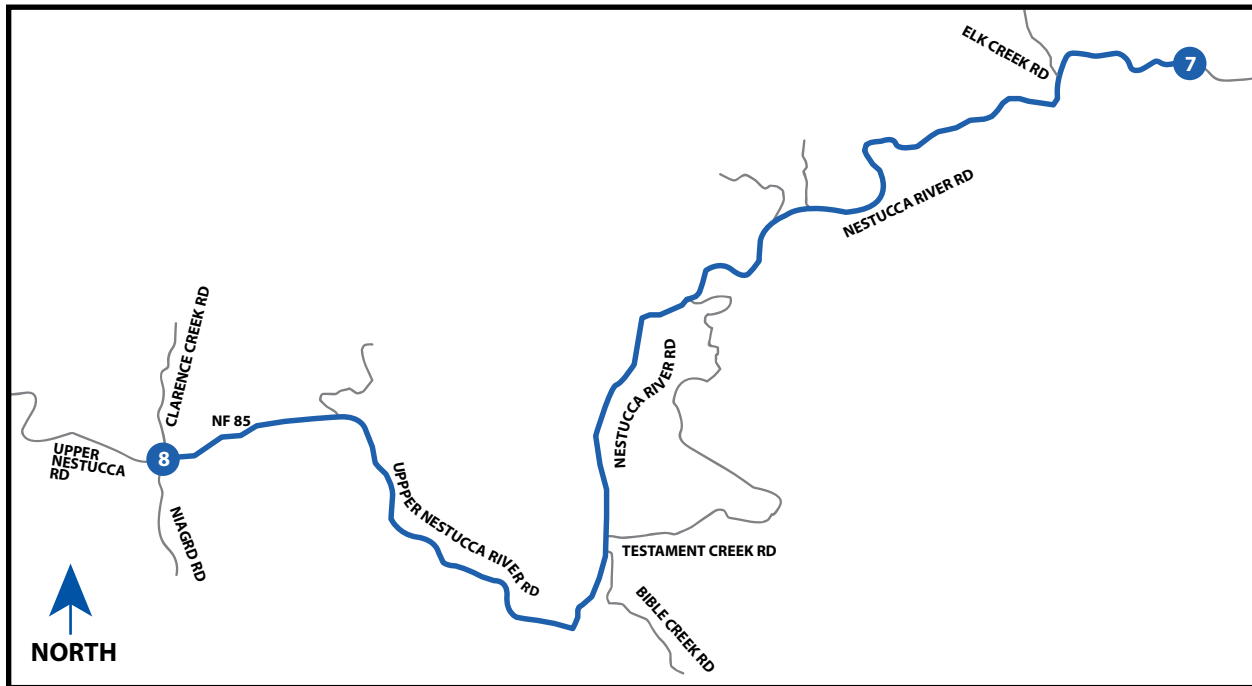

# 8.90 MI | VERY HARD

**LEG DESCRIPTION:** Very long leg with rolling hills.

**EXCH 8 ADDRESS:** Field .5 miles east of Powder Creek Ranch - 37445 Upper Nestucca Rd, Beaver, OR 97108

**GPS:** 45.251470, -123.644009

## DIRECTIONS FROM EXCH 7 TO EXCH 8

- 0.00 Exchange 7 (8535 Nestucca River Rd)
- 0.85 Elk Creek Rd
- ↑ 2.93 Continue onto Upper Nestucca River Rd
- 3.46 Alder Glen Campground
- 5.39 Testament Creek Rd
- 8.90 Exchange 8 (Field on left side of road)