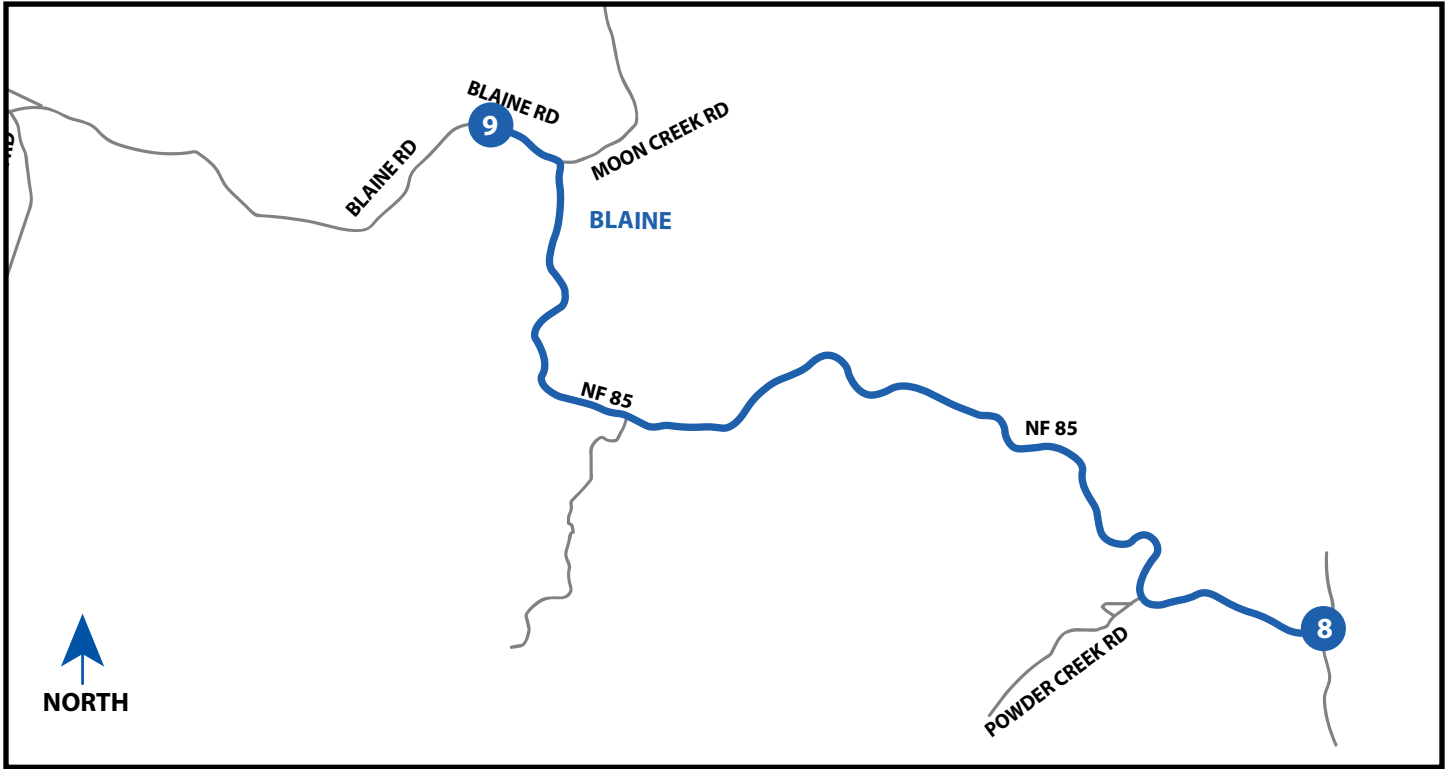

# LEG 9

# 5.29 MI | MODERATE

**LEG DESCRIPTION:** Relatively flat/downhill leg.

**EXCH 9 ADDRESS:** Blaine Community Church - 31520 Blaine Rd, Beaver, OR 97108

**GPS:** 45.280687, -123.710692

**NOTES:**

## DIRECTIONS FROM EXCH 8 TO EXCH 9

- 0.00 Exchange 8 (Field on left side of road)
- ↑ 4.99 Continue onto Blaine Rd
- 5.29 Exchange 9 (Blaine Community Church)