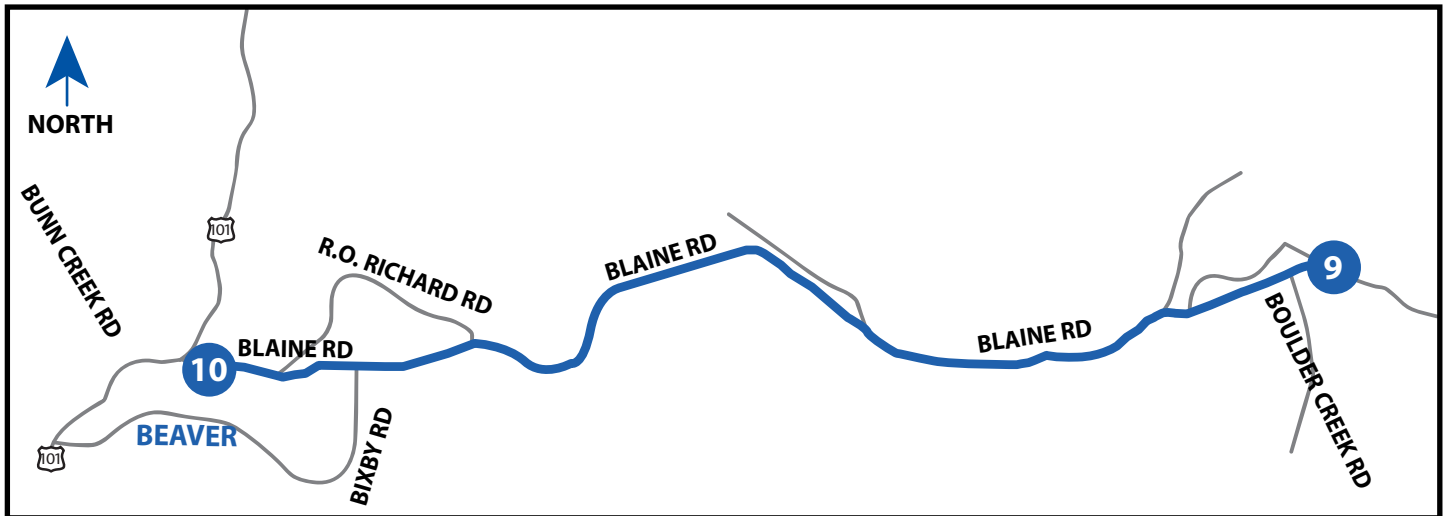

# LEG 10

# 6.32 MI | MODERATE

**LEG DESCRIPTION:** This leg crosses the beautiful Nestucca River multiple times, enjoy the views!

**EXCH 10 ADDRESS:** Nestucca Valley Middle School 19995 Blaine Rd, Beaver, OR 97108

**GPS:** 45.276169, -123.824035

**NOTES:**

### DIRECTIONS FROM EXCH 9 TO EXCH 10

- 0.00 Exchange 9 ( Blaine Rd/Blankenship Rd)
- ↑ 2.12 Continue onto Blaine Rd
- 3.86 Bridge over Nestucca River
- 6.11 Bridge over Nestucca River
- 6.32 Exchange 10 (Nestucca Valley Middle School)