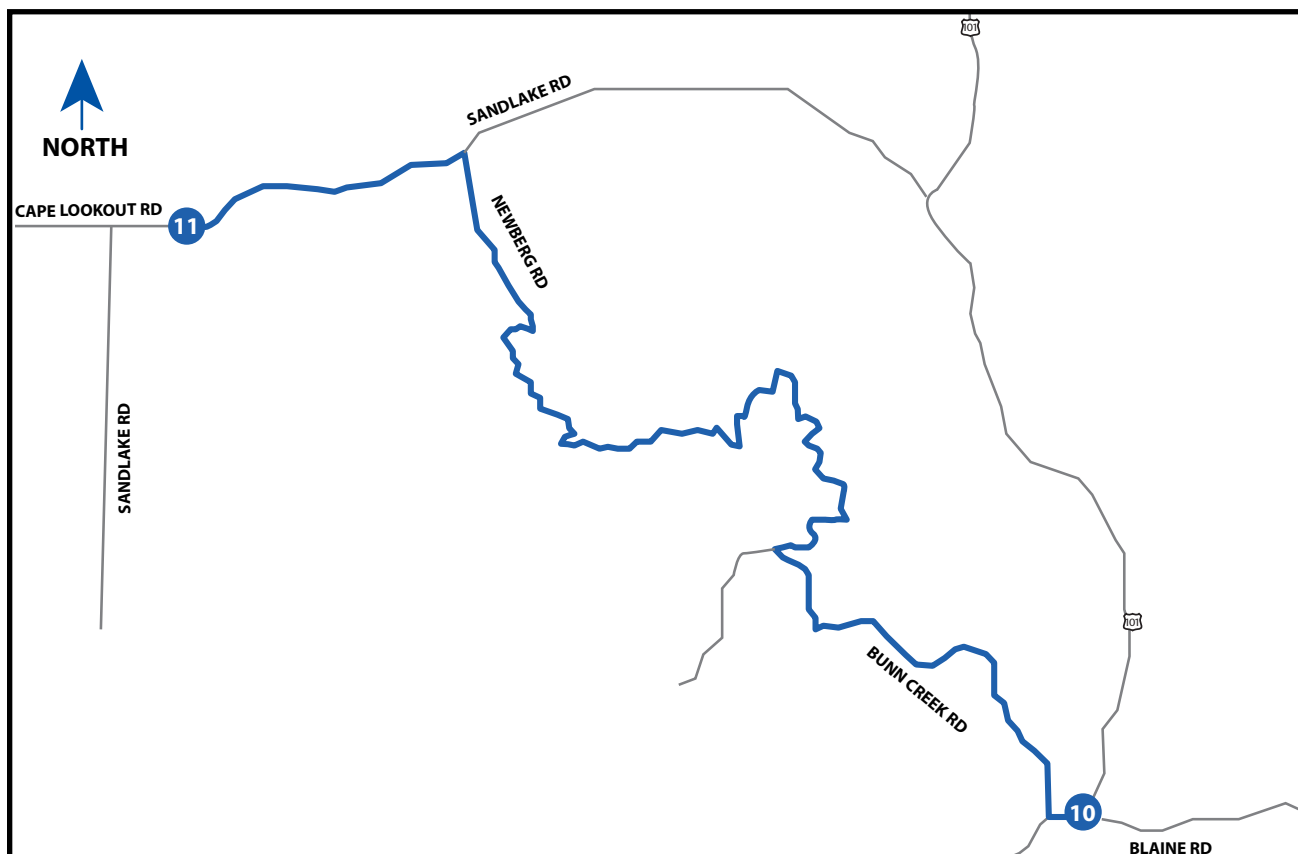

LEG 11

8.79 MI | VERY HARD

LEG DESCRIPTION: Long, flat leg crossing through the town of Hebo.

EXCH 11 ADDRESS: 18868 Sandlake Rd, Cloverdale, Oregon

GPS: 45.319317, -123.914414

NOTES:

DIRECTIONS FROM EXCH 10 TO EXCH 11

- 0.00 Exchange 10 (Nestucca Valley Middle School)
- ← 0.09 Turn **LEFT** onto US-101 S
- 0.22 Turn **RIGHT** onto Bunn Creek Rd
- 2.54 Keep **RIGHT**
- 5.56 Keep **RIGHT**
- ← 6.50 Turn **LEFT** onto Newberg Rd
- ← 7.40 Turn **LEFT** onto Sandlake Rd
- 8.79 Exchange 11 (Sandlake Rd and USF South)